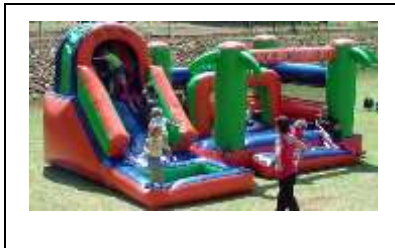

Price: R11,200 7m(L)x 3m(W)
Price: R12,300 8m(L)x 4m(W)

Jungle Gym

Price: R11,900 5.5m(L)x 3m(W)
Price: R13,600 6m(L)x 4m(W)

Kiddies Play and Jump

Price: R14,000 5m(L)x 5m(W)

Little Miss

Price: R8,800 3m(L)x 3m(W)
Price: R10,200 4m(L)x 3.75m(W)